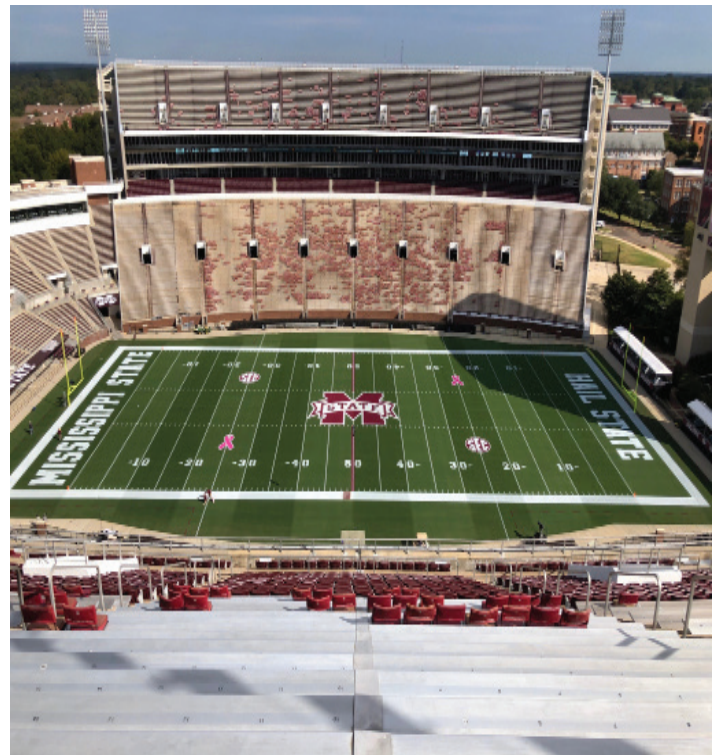

LATITUDE ^{TM} *bermudagrass*

SPORTS REFERENCES

PROFESSIONAL BASEBALL

Tulsa Drillers – ONEOK Field – Tulsa, OK
Richmond Flying Squirrels – The Diamond – Richmond, VA
Tennessee Smokies – Smokies Stadium – Kodak, TN
ESPN Wide World of Sports – Mixed Use – Orlando, FL
Durham Bulls – Durham, NC
Calvin Falwell Field – Lynchburg Hillcats – Lynchburg, VA
Richmond Flying Squirrels Infield – Richmond, VA
Calfee Park – Pulaski Yankees – Pulaski, VA
Arthur W. Perdue Stadium – Delmas Shorebirds –
Salisbury, MD

COLLEGE/UNIVERSITY

Mississippi State University – Davis Wade Stadium & Dudy
Noble Field – Starkville, MS
University of Oklahoma – Football Practice, Softball & Soccer
– Norman, OK
University of Kentucky – Football Practice Fields –
Lexington, KY

Texas A&M University – Kyle Field, Olsen Field, Ellis Field –
College Station, TX
University of Missouri – Taylor Stadium & Football Practice –
Columbia, MO
University of Arkansas Baseball – Baum Stadium –
Fayetteville, AR
University of Virginia – Scott Stadium, Track, Softball,
Baseball Infield & Football Practice – Charlottesville, VA
Georgetown University – Practice Fields – Washington, DC
Duke University – Wallace Wade Stadium, Brooks Practice
Field – Durham, NC
College of William & Mary – Plumeri Park – Williamsburg, VA
Baylor University – Getteman Stadium infield – Waco, TX
University of Texas – McCombs Field – Austin, TX
University of North Carolina Asheville – Asheville, NC